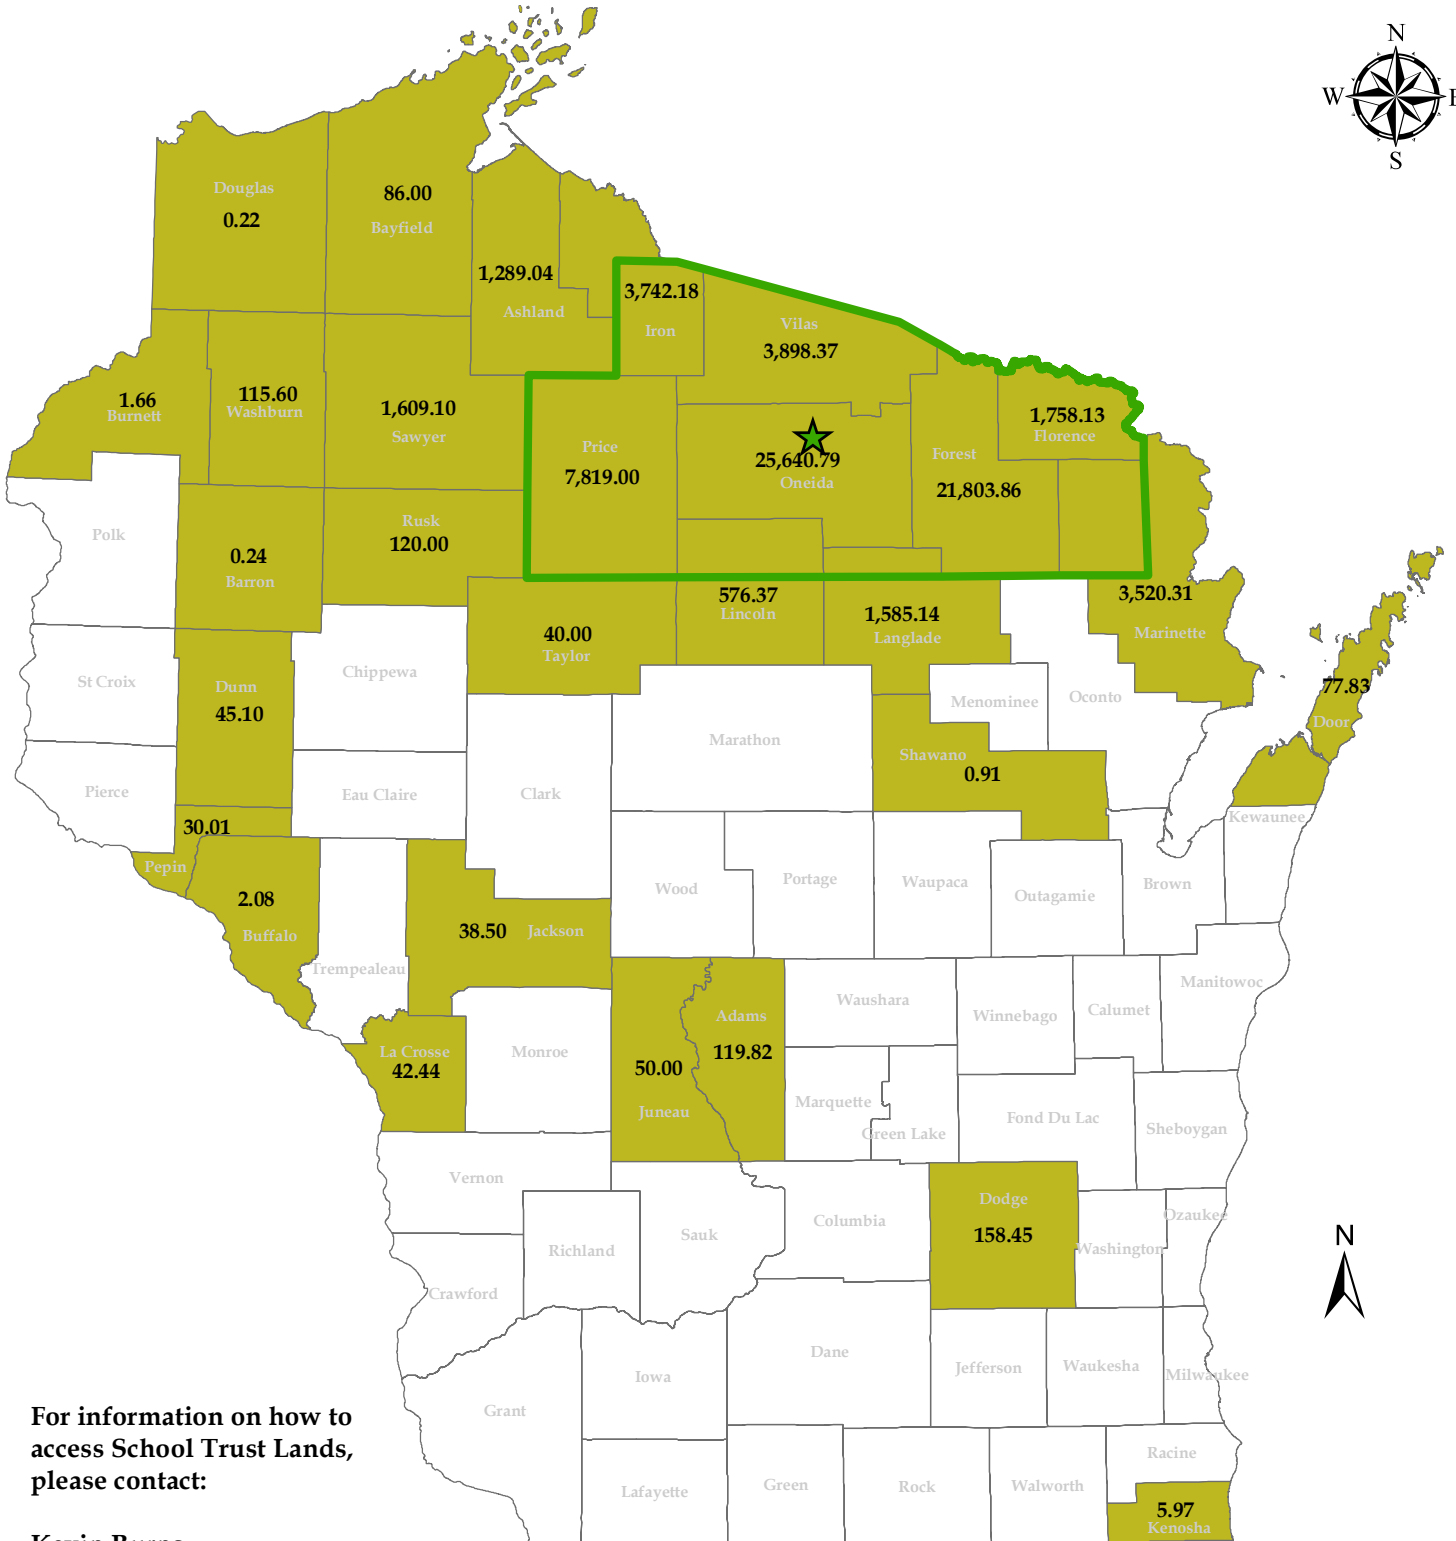

Counties with School Trust Lands

(Acres Owned in each County as of August 29, 2025)

For information on how to access School Trust Lands, please contact:

Kevin Burns
BCPL District Office
7271 Main Street
PO Box 7271
Lake Tomahawk, WI 54539
(715) 277-3366 [option 1]
kevin.burns@wisconsin.gov

**BCPL District Office
Lake Tomahawk**

Consolidation Zone